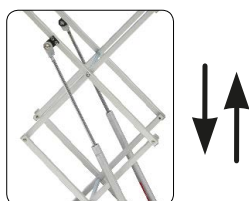

Quick Podium

The pneumatic system makes the fabric artwork smooth and free from wrinkles.

- **One step setup**
- **Fabric and podium in one**
- **Very easy handling**
- **Low weight**

Quick Podium fits perfectly in the transport case.

The world's fastest podium!

One step setup podium and counter with sublimation printed fabric artwork. Very easy handling and smooth transport thanks to the low weight and optimized case.

The table top can be wrapped with a scratch resistant foil.

The pneumatic cross lift makes setup very easy. The podium is erected and collapsed by the push of a hand!

Specifications

Model	Quick Podium
Width	70 cm
Height	97 cm
Depth (base)	40 cm
Weight incl package	9 kg
Carrying capacity	15 kg
Artwork size	162 x 103 cm
Artwork media	Sublimation printed polyester fabric
Components	Metal, plastic
Included	Transport case