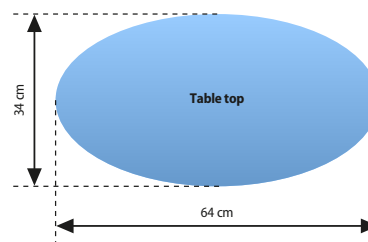

Smarta produkter för event, expo, sport & butik.